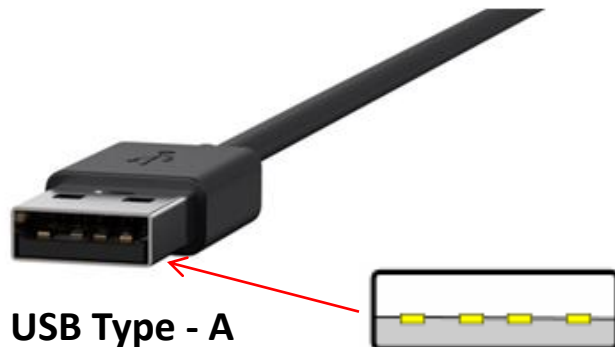

USB Type - A vs. USB Type - C

USB Type - A

- Traditionally maximize at 3.8 Amps charging output
- New USB Type - A charges at 5 Amps
- 4 pin charge head, only one way to insert
- Rated for 10,000 cycles of insertions