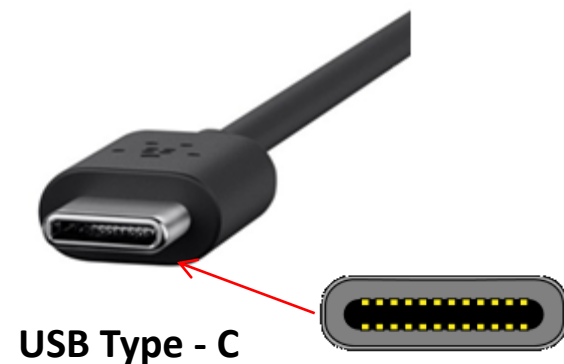

# USB Type – C Background

- USB Type - C is the newest technology in USB Charging, providing the largest inflow of power to devices to date, resulting in the fastest charging speeds of any USB model
- Bryant now markets a duplex receptacle equipped with not only two USB Type - C ports, but also providing versions with both original USB Type - A and USB Type - C combination port receptacles
- Having a USB A and C port on one device allows for the most diverse charging experience
- USB Type A has been the most commonly used USB port for transferring data and charging devices over the last decade, major players developing newer technology are adapting to the USB Type - C

# USB Type - A vs. USB Type - C

## USB Type - C

- Universal cord end for all Type - C compatible devices
- 12 pin head provides increased charging speed
- 24 pins, 12 pin per side, allows insertion in either direction
- Rated for 10,000 cycles of insertions

# USB Type – C Charger Duplex Receptacles

- Next Generation of USB Technology
- 15/20A 125V Commercial and Hospital Grade Versions
- Two (2) 5A, 5VDC USB Type - C ports
  - Fastest USB charging to date
- Green LED Light to Indicate Power to USB Ports
- Vented Base for Enhanced Heat Dissipation
- Tamper Resistant Duplex Receptacles
- USB Ports Rated for 10,000 Cycles of Insertion and Removal